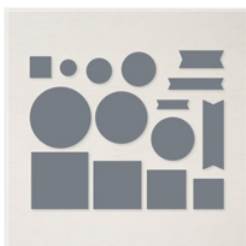

[Shaded Spruce 8-
1/2" X 11"
Cardstock -
146981](#)

Price: \$11.50

Add to Cart

[Nested Essentials
Dies - 161597](#)

Price: \$34.00

Add to Cart

[Stylish Shapes
Dies - 159183](#)

Price: \$30.00