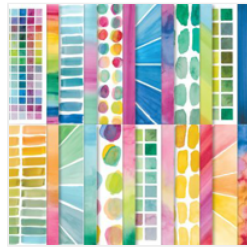

Full of Life Center Panel Card with Sketched Butterflies

Kim Skinner

kimberlyskinner@optonline.net

<http://stampingimperfection.com>

1. Create a Basic White card base cut at 5-1/2 x 8-1/2", score and fold at 4-1/4".
2. Cut a piece of DSP at 3-1/2 x 5-1/2".
3. Attach the DSP to a coordinating card stock panel cut at 3-3/4 x 5-1/2" and attach these to the card front. Center all pieces.
4. Die cut or punch a shape to use behind your focal image. Add dimensionals to this and attach it to the card front.
5. Stamp your image. Ink it up in a lighter color, then use a sponge dauber to add some contrasting darker color along the edges or the center. Die cut or fussy cut your image out.
6. Pop your image up on dimensionals and add it to the die cut shape on the card front.
7. Stamp the sentiment in a coordinating color on Basic White and die cut it out with a sentiment die. Attach it to the card with dimensionals. Center it under the die cut with the image attached.
8. Add some embellishments to your card.

Optional: Play around with adding Baker's Twine or ribbon to your card as you put it together. I added Baker's Twine under the die cut shape or under the stamped image.

YouTube Video Tutorial: <https://youtu.be/SiBgsdJ67m8>

Shop online at ShopWithKim.net

Full of Life Center Panel Card with Sketched Butterflies

Kim Skinner

kimberlyskinner@optonline.net
<http://stampingimperfection.com>

[Full Of Life Suite
Collection
\(English\) - 163369](#)

Price: \$82.50

Add to Cart

[Full Of Life 6" X 6"
\(15.2 X 15.2 Cm\)
Designer Series
Paper - 163357](#)

Price: \$12.50

Add to Cart

[Sketched
Butterflies Bundle
\(English\) - 163492](#)

Price: \$49.50

Add to Cart